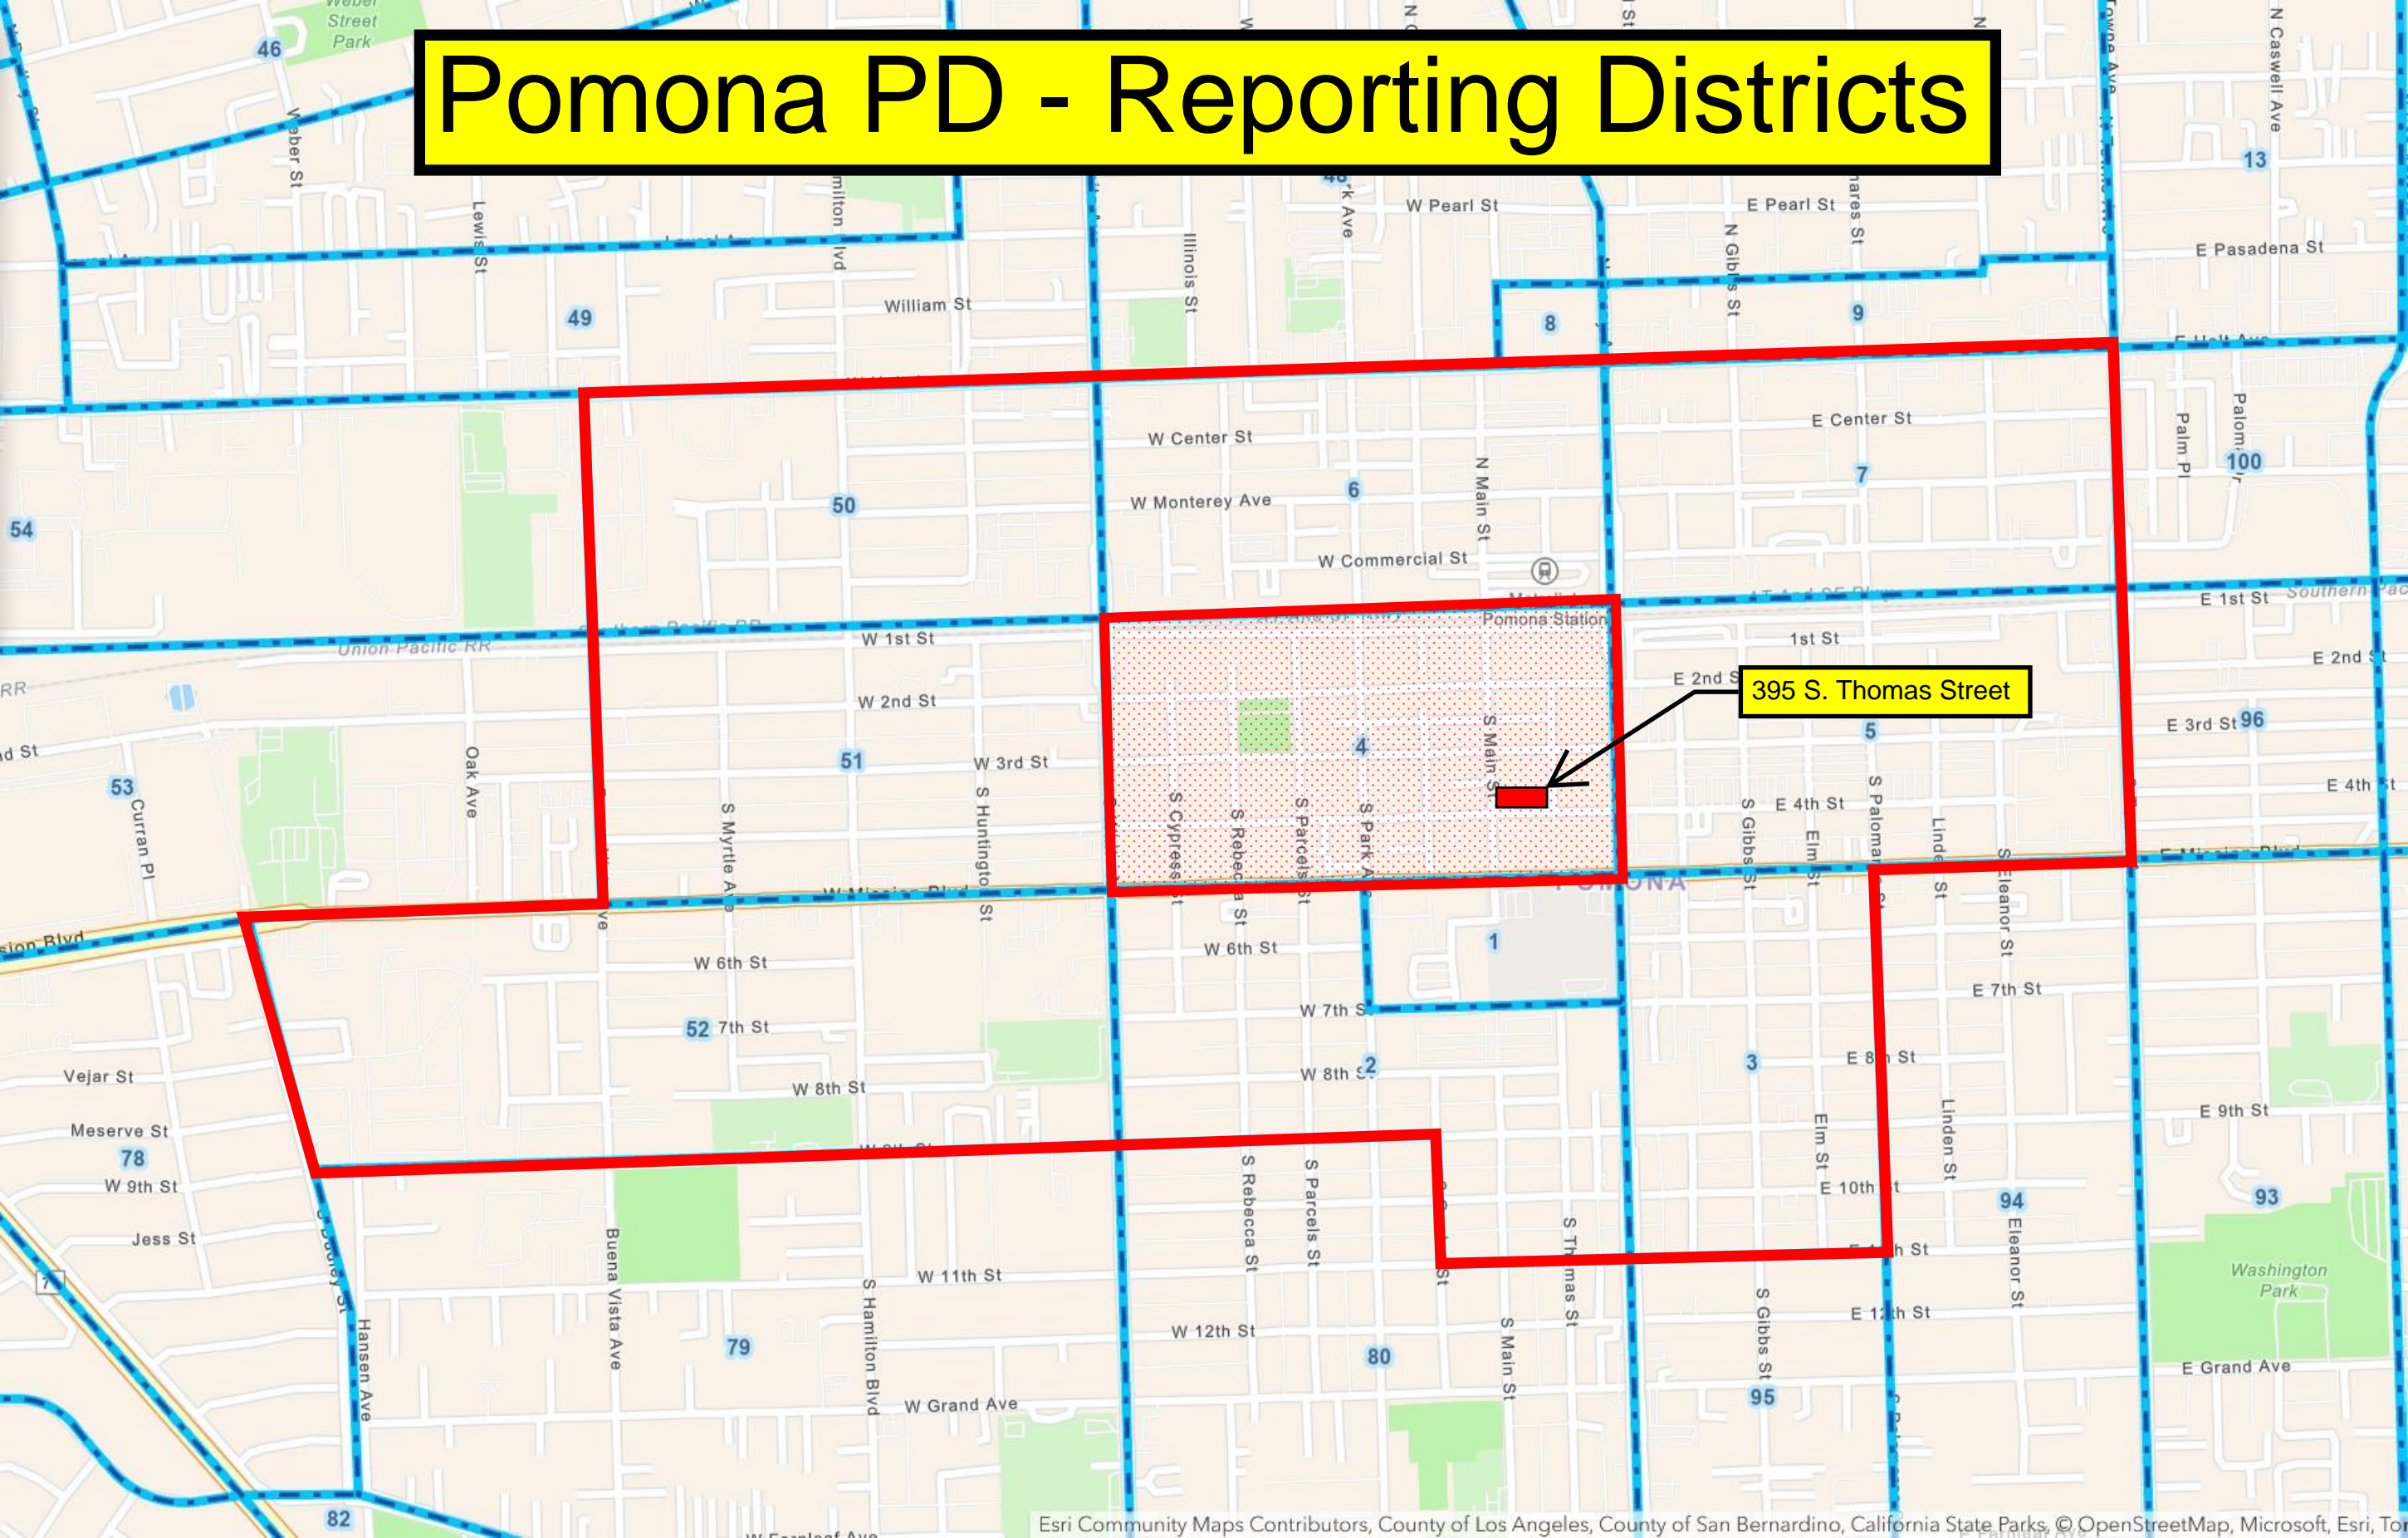

Pomona PD - Reporting Districts

395 S. Thomas Street